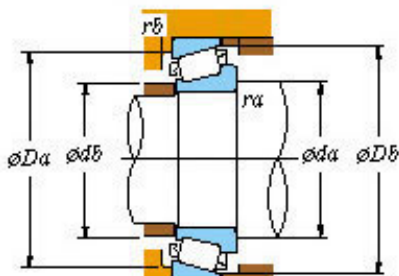

## Koyo Automobile Taper Roller Bearings Jl69349/10 Jl69349 Jl69310

Bearing No. Jl69349/10

■ Mounting dimensions

Jl69349/10 Bearing 2D drawings and 3D CAD models

Bearing No.	JL69349/10
d	38
D	63
T	17
B	17
r(min)	SP
r1(min)	SP
Cr	54.7
C0r	58.2
Cu	8.25
Grease lub.	6000
Oil lub.	8000
C	13.500
a	14.6 mm
da	49.0
db	41.0
Da	60.0
Db	56.5
ra(max)	3.5
rb(max)	1.2
e	0.42
Y1	1.44
Y0	0.79
(Refer.) Mass(kg)	0.199