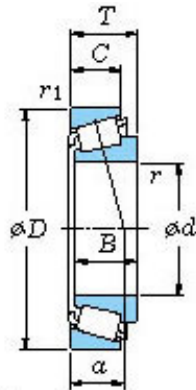

## Koyo Automobile Taper Roller Bearings Jl69349/10 Jl69349 Jl69310

Bearing No. Jl69349/10

■ Mounting dimensions

Jl69349/10 Bearing 2D drawings and 3D CAD models

Bearing No.	JL69349/10
d	38
D	63
T	17
B	17
r(min)	SP
r1(min)	SP
Cr	54.7
C0r	58.2
Cu	8.25
Grease lub.	6000
Oil lub.	8000
C	13.500
a	14.6 mm
da	49.0
db	41.0
Da	60.0
Db	56.5
ra(max)	3.5
rb(max)	1.2
e	0.42
Y1	1.44
Y0	0.79
(Refer.) Mass(kg)	0.199